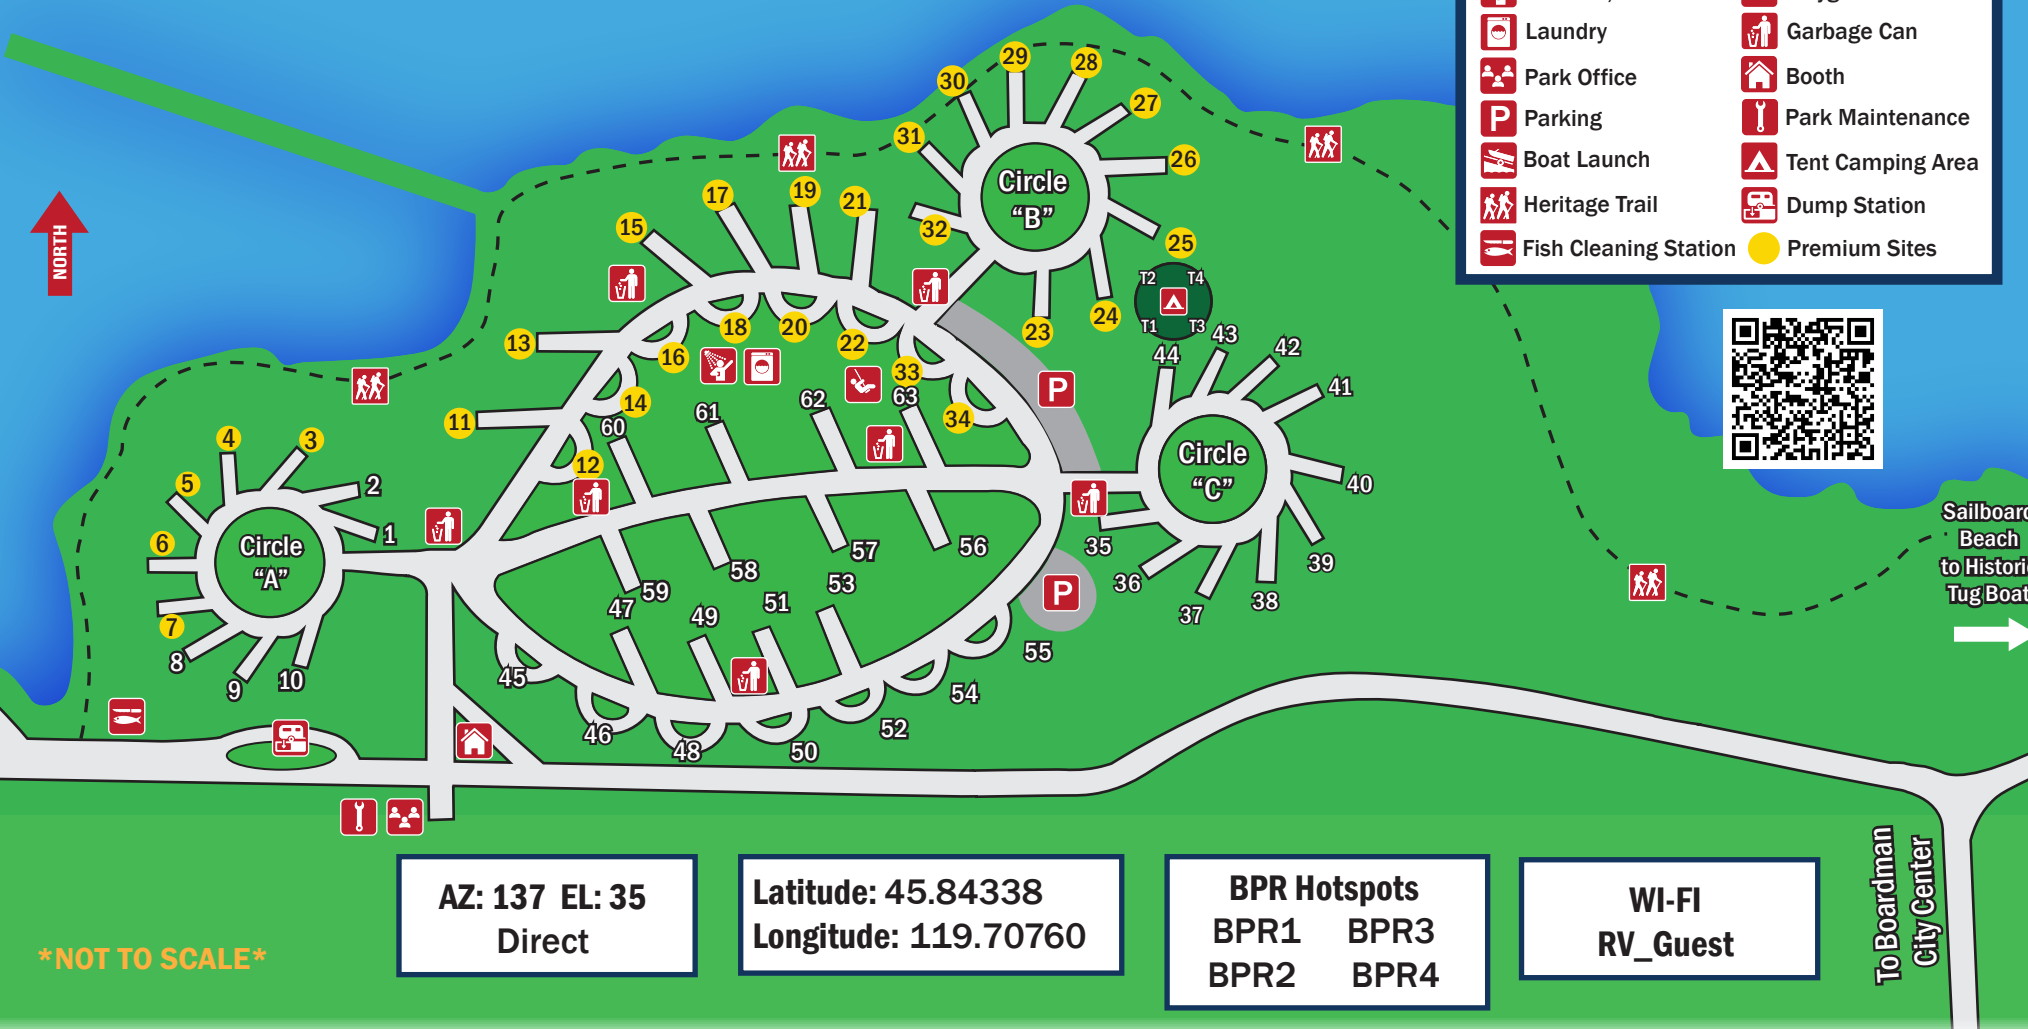

COLUMBIA RIVER/LAKE UMATILLA

LEGEND

	Showers/Restrooms		Playground
	Laundry		Garbage Can
	Park Office		Booth
	Parking		Park Maintenance
	Boat Launch		Tent Camping Area
	Heritage Trail		Dump Station
	Fish Cleaning Station		Premium Sites

AZ: 137 EL: 35
Direct

Latitude: 45.84338
Longitude: 119.70760

BPR Hotspots
BPR1 BPR3
BPR2 BPR4

WI-FI
RV_Guest

NOT TO SCALE

AMENITIES

- 30/50 Amp
- Electric/ Water/ Sewer
- Ice/ Firewood
- 40' BT0 82' Sites
- Laundromat/ Restrooms/ Showers
- Playground
- Tent Area
- Hiking/ Biking Trail
- Marina w/ Boat Launch
- Secure Moorage Daily & Annually
- Fish Cleaning Station
- Dump Station
- Swim Area in Day-use Park